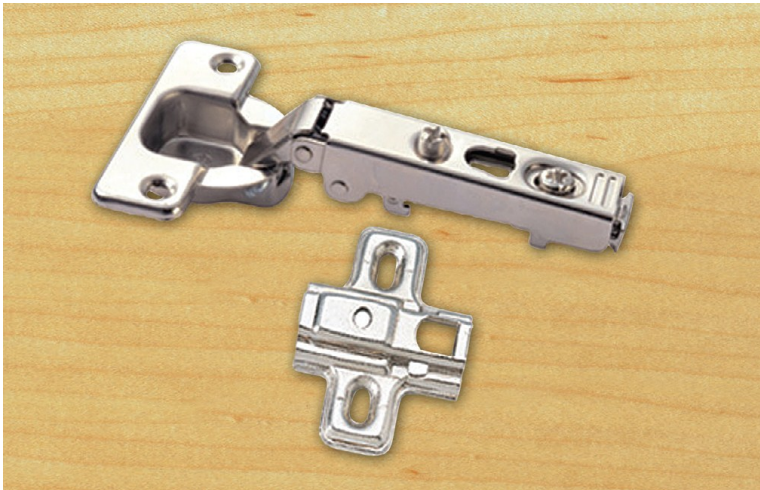

Cranked arm away from hinges (simply reverse the arm)

A unique pivoting door opening system ideal for bi-folding doors of pantries or corner cupboards. The Ezyfold door control supports and swings the loose cupboard door open and out of the way for easy access into the cupboard.

Was \$27.25
NOW \$1.50

For all enquiries please phone The Laminex Group on 0800 303 606

EKO Roller Slides 450 / 500 / 550

The Eko slide is an economy bottom mounted slide with a high performance. The standard Screw-On Slide is compatible with System 32 boring and has a 25mm side clearance. This slide is tested and rated at 25kg and is ideally suited to both office and domestic furniture.

7111628	450mm Black Screw-On	\$0.15 / Set
7110794	500mm Black Screw-On	\$0.15 / Set
7111040	500mm White Screw-On	\$0.15 / Set
7111057	550mm White Screw-On	\$0.15 / Set

EKO Hinges and Mounting Plates

The Eko hinges are no longer offered by The Laminex Group. These are the last boxes we have available and we are clearing them at amazing prices!