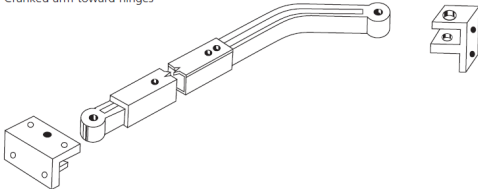

Translucent DVD storage rack.
Fits into a 3mm groove or System 32 holes.

Was \$2.07
NOW 15c !

Ezyfold Door Control Units

7697501 Ezyfold Trade Pack Single 230mm

165° Openings

Cranked arm toward hinges

95°, 110°, 120° Openings

Cranked arm away from hinges (simply reverse the arm)

A unique pivoting door opening system ideal for bi-folding doors of pantries or corner cupboards. The Ezyfold door control supports and swings the loose cupboard door open and out of the way for easy access into the cupboard.