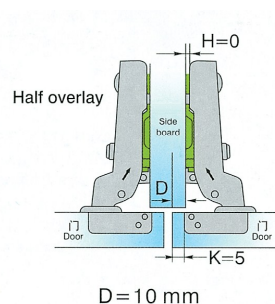

Terms and Conditions

1. No further discounts will be applied. 2. Excludes GST and freight costs. 3. Only available while stocks last. 4. The Laminex Group reserves the right to withdraw products at any time.