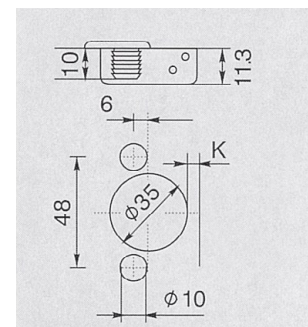

Terms and Conditions

1. No further discounts will be applied. 2. Excludes GST and freight costs. 3. Only available while stocks last. 4. The Laminex Group reserves the right to withdraw products at any time.