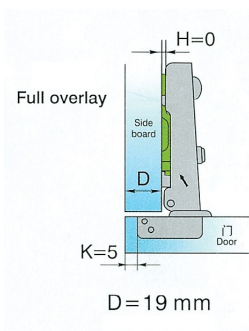

Terms and Conditions

1. No further discounts will be applied. 2. Excludes GST and freight costs. 3. Only available while stocks last. 4. The Laminex Group reserves the right to withdraw products at any time.