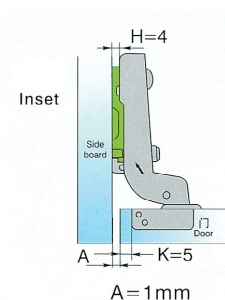

Terms and Conditions

1. No further discounts will be applied. 2. Excludes GST and freight costs. 3. Only available while stocks last. 4. The Laminex Group reserves the right to withdraw products at any time.