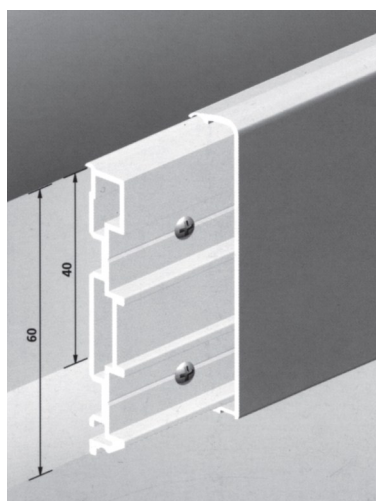

Trading Post

Clearance!

scilm[®]
a l u m i n i o

Scilm R980 Bench Front Profiles — 62mm

If used with silicone strip, R980 profile assures a perfect sealing of the worktop.

R980 accessories are created from a single aluminium piece, therefore the join between the profile and junction is almost invisible.

Ideally suited to kitchens and office furniture.

7311939	62mm Bench Front Profile 3.9m	\$10.00
7321417	62mm Bench Front Support 3.9m	\$9.50
7311947	62mm Bench Front 90° Corner	\$3.00

Scilm Lighting Shelves

Elegant lighting shelf in anodised aluminium and tempered painted glass, that combines the functionality of a support with that of a lighting object.

Supplied completely cabled with on/off switch. The mounting operation is particularly quick, thanks to the practical fitting plates.