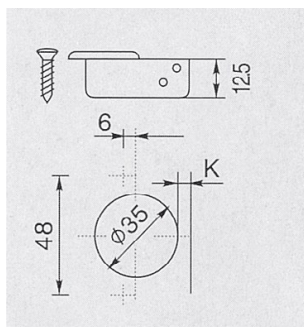

Terms and Conditions

1. No further discounts will be applied. 2. Excludes GST and freight costs. 3. Only available while stocks last. 4. The Laminex Group reserves the right to withdraw products at any time.