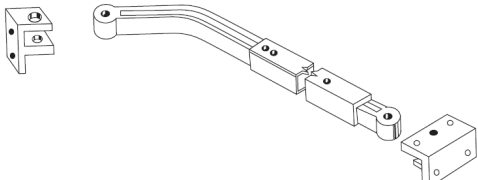

Translucent DVD storage rack.
Fits into a 3mm groove or System 32 holes.

Was \$2.07
NOW 15c !

Ezyfold Door Control Units

7697501 Ezyfold Trade Pack Single 230mm

165° Openings

Cranked arm toward hinges

95°, 110°, 120° Openings

Cranked arm away from hinges (simply reverse the arm)

A unique pivoting door opening system ideal for bi-folding doors of pantries or corner cupboards. The Ezyfold door control supports and swings the loose cupboard door open and out of the way for easy access into the cupboard.