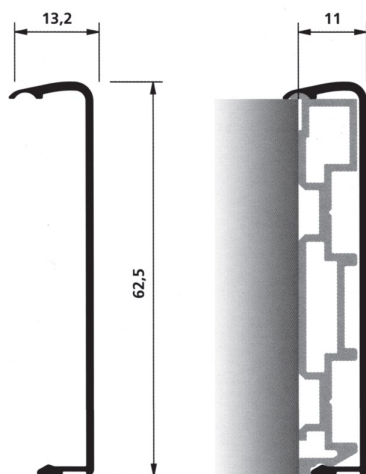

Trading Post

Clearance!

scilm[®]
a l u m i n i o

Scilm R980 Bench Front Profiles — 62mm

If used with silicone strip, R980 profile assures a perfect sealing of the worktop.

R980 accessories are created from a single aluminium piece, therefore the join between the profile and junction is almost invisible.

Ideally suited to kitchens and office furniture.

7311939	62mm Bench Front Profile 3.9m	\$10.00
7321417	62mm Bench Front Support 3.9m	\$9.50
7311947	62mm Bench Front 90° Corner	\$3.00

Scilm Lighting Shelves

NOTE: Can only be fitted with Nova Pro drawers - Nova Pro sold separately.

Type	Nova-Cargo 45
Cabinet Overall mm	450
Product Dimensions mm W x D x H	418 x 500 x 385
Capacity Lt	2 x 18
Mounting	Drawer Mounting
Extension	Full Extension 40 or 70kg
Metal Frame	Metallic Silver
Metal Lid	Metallic Silver