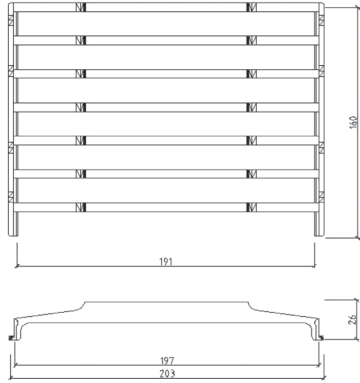

7214885 Italic Media System DVD Rack Opaque 196 X 160mm

Translucent DVD storage rack.
Fits into a 3mm groove or System 32 holes.

Was $2.07
NOW 15c !